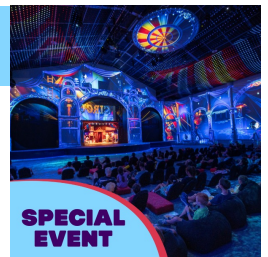

MISSION XIV PROGRAM

ROCKETEERS
Extraordinary Holiday Adventures

Banksmeadow Public School

Address: Cnr Trevelyan & Wiggin Sts BOTANY NSW 2019

Phone: 0415335241 **Program Times:** 07:00 am - 06:00 pm

**Mon
08 Jul** **Mission Takeoff: Ancient Adventures**

Ignite the flame of ancient adventure at the birthplace of the Olympics - Greece! Discover the marvels, ancient crafts, and active fun by engaging in Greek pot painting, mini ancient games and fun challenges with friends!

Full Fee $83.30 | After Max. CCS* $8.33

**Tue
09 Jul** **Adventure: Inside Out 2 at Dendy Cinemas**

Joy, Sadness, Anger, Fear and Disgust have been running a successful operation in Riley's headquarters but when Anxiety and others show up, they aren't too sure how to feel. Get ready to make room for new emotions in Disney and Pixar's Inside Out 2!

Full Fee $108.50 | After Max. CCS* $10.85

**Wed
10 Jul** **Operation: Frosty Fest**

Come to Base Camp today, you'll be 'too cool for school' as we explore the wonders of everything cold using our senses and imagination. Get ready to chill and enjoy various cold-as-ice activities for a frosty good time today!

Full Fee $65.00 | After Max. CCS* $6.50

**Thu
11 Jul** **Special Event: The Amazing Games with Western Sydney Wolves**

Experience the spirit of international competition with the Western Sydney Wolves! Join us for a day of sports exploration and fun-filled activities inspired by the world's biggest athletic competition.

Full Fee $117.50 | After Max. CCS* $11.75

**Fri
12 Jul** **Project: Jamaican Cook Up**

Let's sizzle up some tasty fun as we cook up a storm with traditional Jamaican patties! From fun sports and games to crafting your own hummingbird suncatcher, experience the exotic taste and vibrant culture of Jamaica!

Full Fee $88.00 | After Max. CCS* $8.80

**Mon
15 Jul** **Operation: Dream Pets**